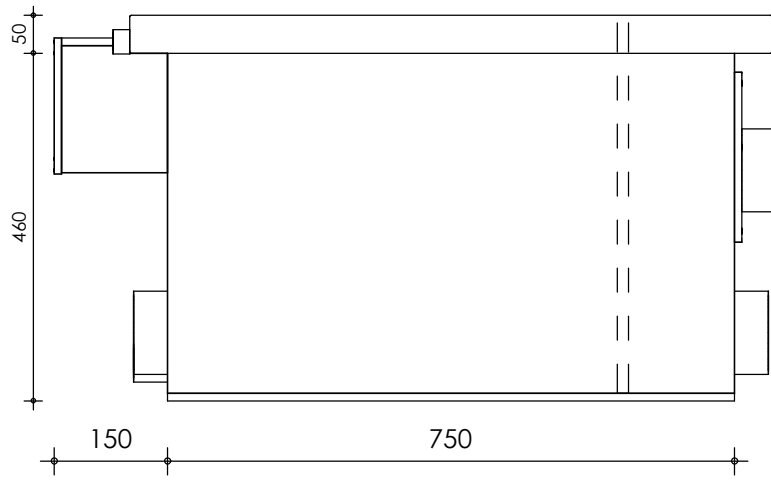

Front view

Right-side view

connection external cleaning
pump 32mm

Rear view

Left-side view

Top view

description:
PP35 - drum filter

scale :
1 : 10

date :
2020

water running height :
170 mm