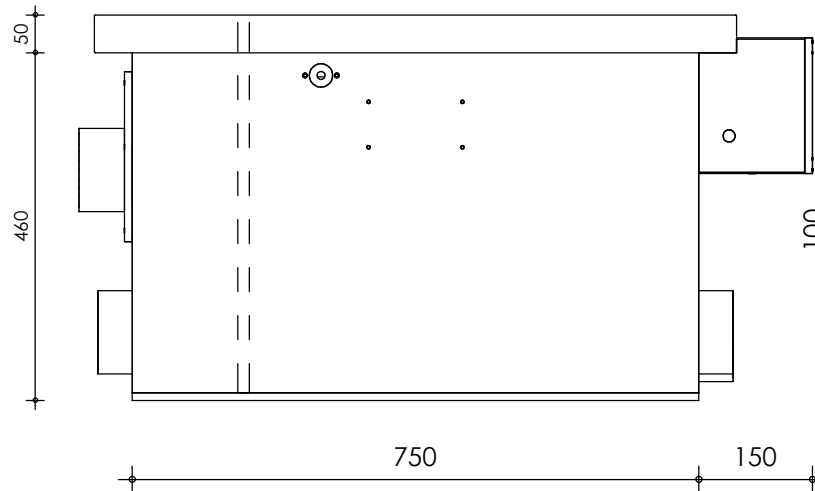

Front view

Right-side view

connection external cleaning
pump 32mm

Rear view

Left-side view

Top view

description:
PP35 - drum filter

scale :
1 : 10

date :
2020

water running height :
170 mm