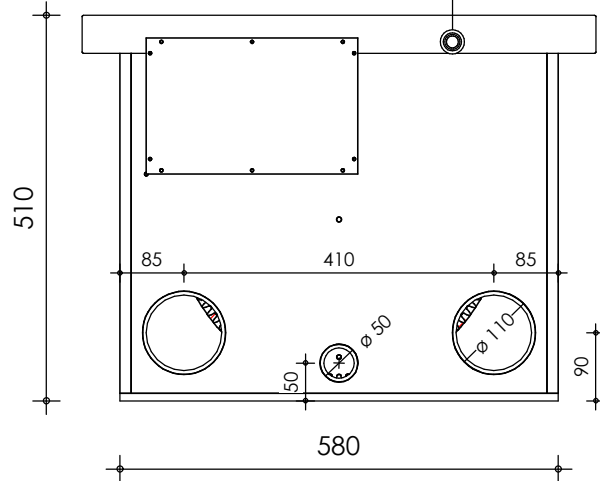

Front view

Right-side view

connection external cleaning
pump 32mm

Rear view

Left-side view

Top view

description:
PP35 - drum filter

scale :
1 : 10

date :
2020

water running height :
170 mm