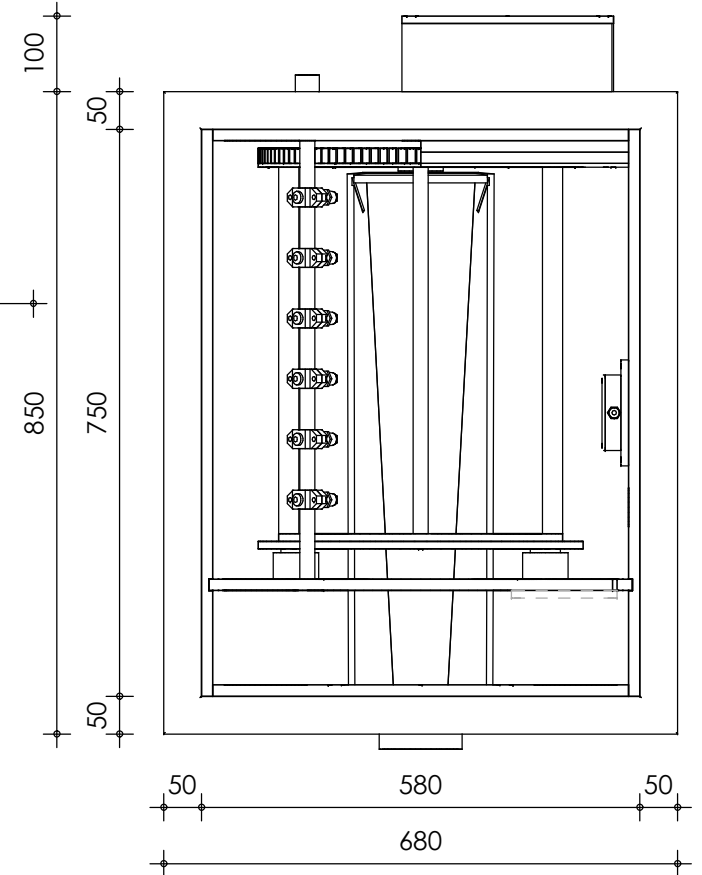

Front view

Right-side view

connection external cleaning
pump 32mm

Rear view

Left-side view

Top view

description:
PP35 - drum filter

scale :
1 : 10

date :
2020

water running height :
170 mm