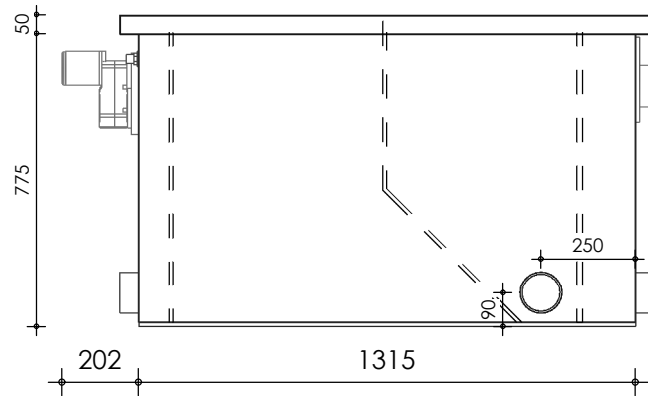

Front view

Right-side view

Rear view

Left-side view

Top view

**description:**  
CL22 - combi filter

**scale :**  
1 : 20

**date :**  
2020

**water running height :**  
140 mm