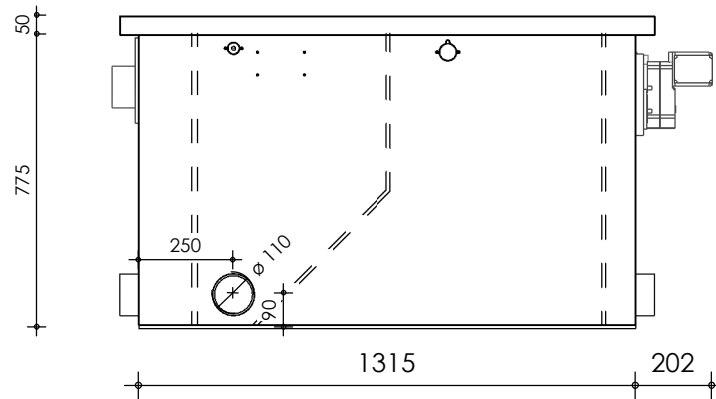

Front view

Right-side view

Rear view

Left-side view

Top view

**description:**  
CL22 - combi filter

**scale :**  
1 : 20

**date :**  
2020

**water running height :**  
140 mm