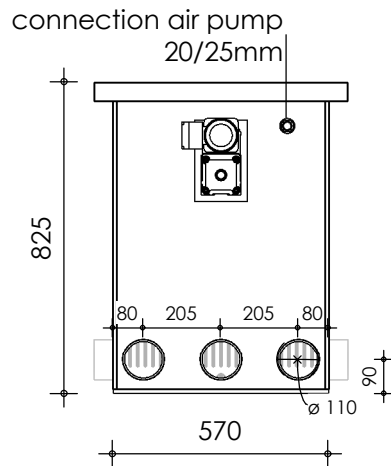

Front view

Right-side view

Rear view

Left-side view

Top view

**description:**  
CL22 - combi filter

**scale :**  
1 : 20

**date :**  
2020

**water running height :**  
140 mm