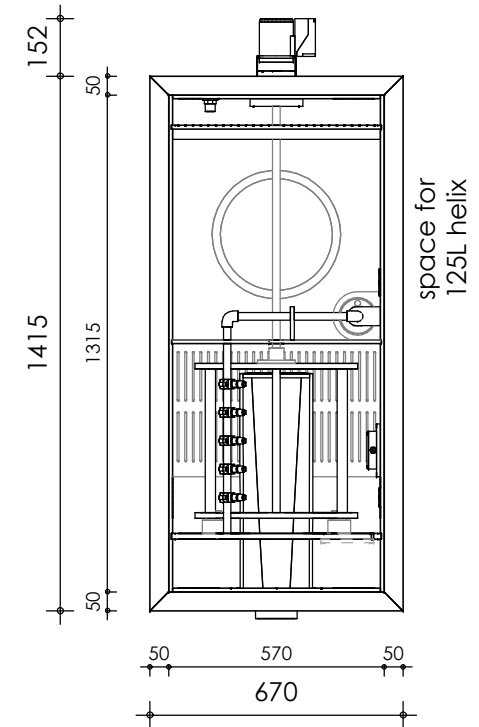

Front view

Right-side view

Rear view

Left-side view

Top view

**description:**  
CL22 - combi filter

**scale :**  
1 : 20

**date :**  
2020

**water running height :**  
140 mm