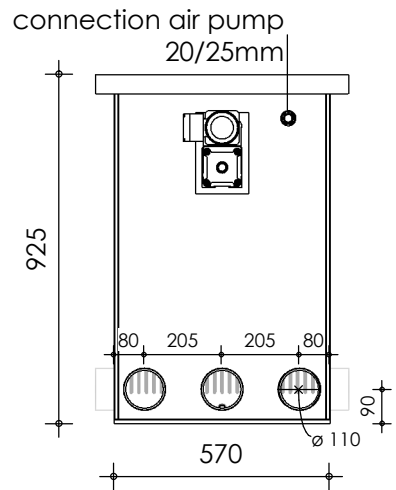

Front view

Right-side view

Rear view

Left-side view

Top view

description:
CL35 - combi filter

scale :
1 : 20

date :
2020

water running height :
140 mm