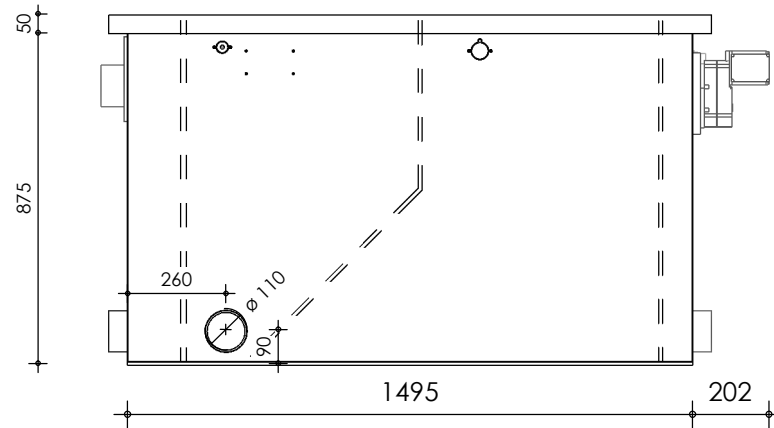

Front view

Right-side view

Rear view

Left-side view

Top view

description:
CL35 - combi filter

scale :
1 : 20

date :
2020

water running height :
140 mm