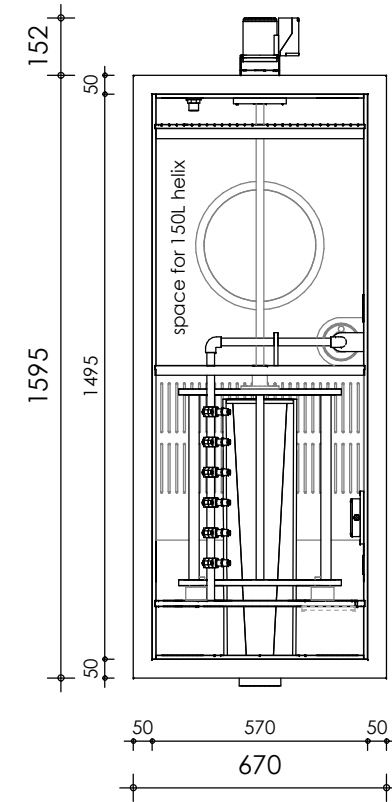

Front view

Right-side view

Rear view

Left-side view

Top view

description:
CL35 - combi filter

scale :
1 : 20

date :
2020

water running height :
140 mm