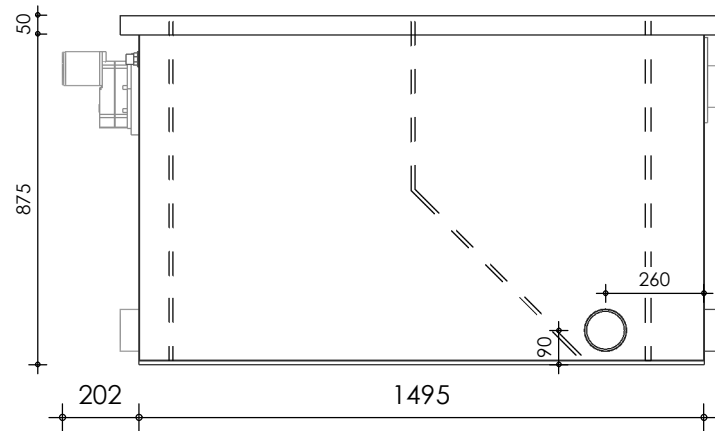

Front view

Right-side view

Rear view

Left-side view

Top view

description:
CL35 - combi filter

scale :
1 : 20

date :
2020

water running height :
140 mm