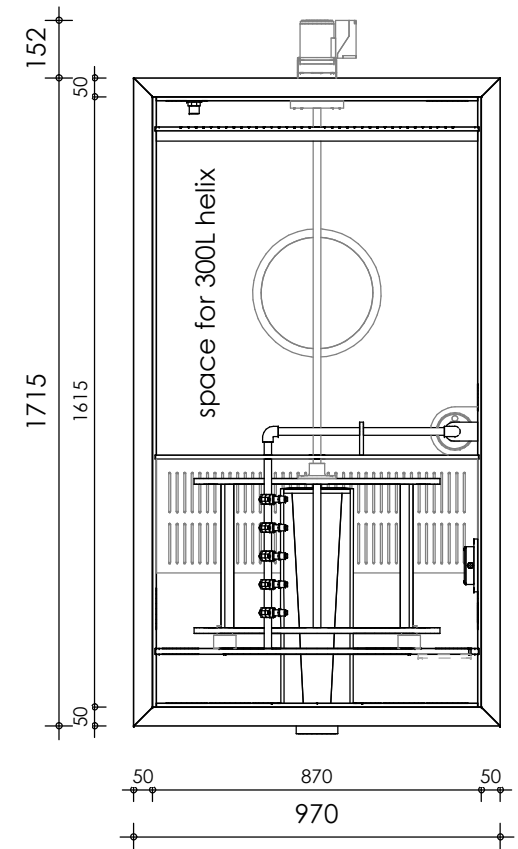

Front view

Right-side view

Rear view

Left-side view

Top view

description:
CL50 - combi filter

scale :
1 : 20

date :
2020

water running height :
140 mm