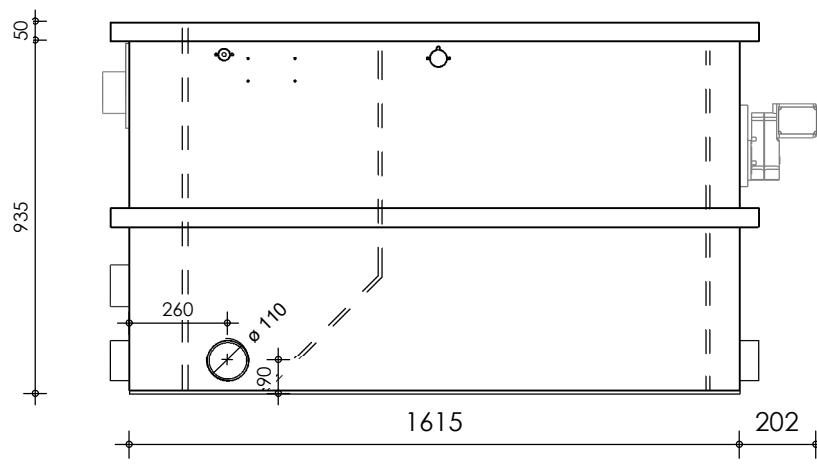

Front view

Right-side view

Rear view

Left-side view

Top view

description:
CL50 - combi filter

scale :
1 : 20

date :
2020

water running height :
140 mm