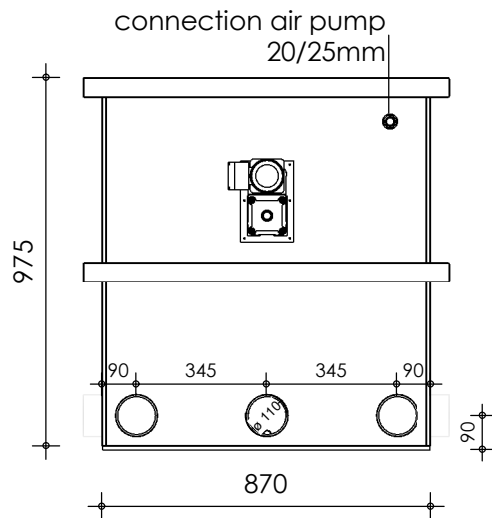

Front view

Right-side view

Rear view

Left-side view

Top view

description:
CL50 - combi filter

scale :
1 : 20

date :
2020

water running height :
140 mm