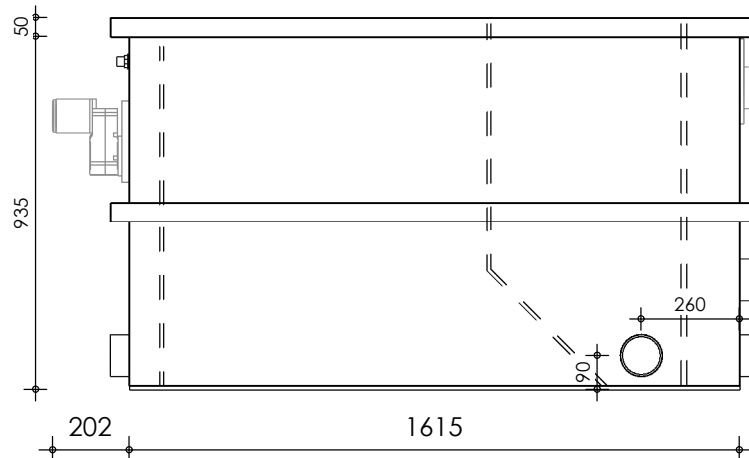

Front view

Right-side view

Rear view

Left-side view

Top view

description:
CL50 - combi filter

scale :
1 : 20

date :
2020

water running height :
140 mm