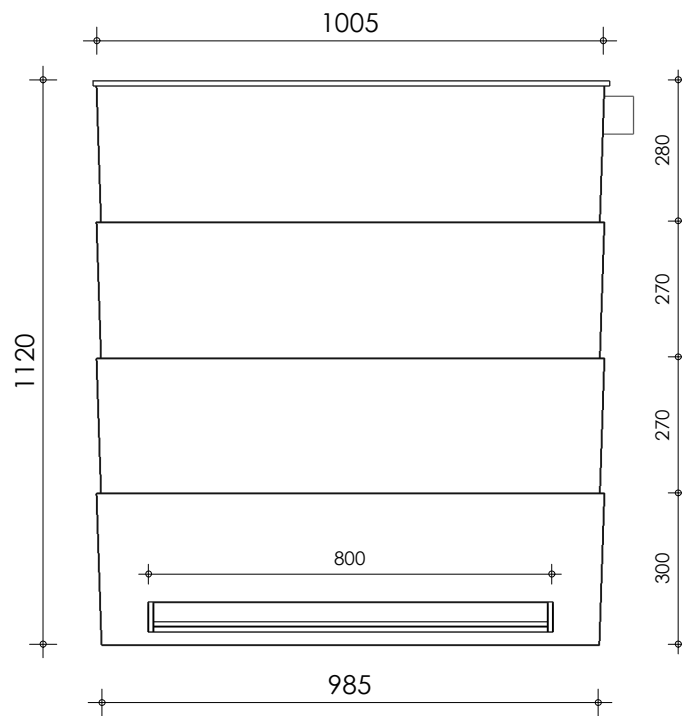

Left-side view

Front view

Right-side view

Rear view

Top view

description:
TF100-S2 - Trickle filter

scale :
1 : 15

date :
2020