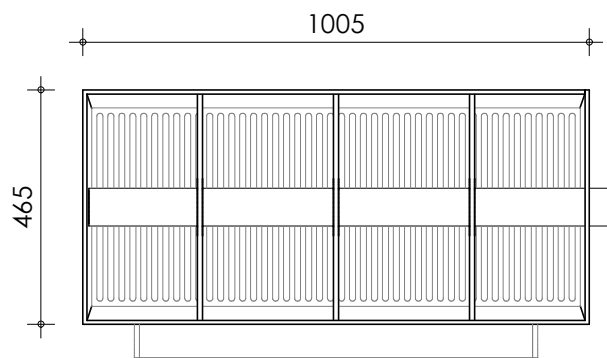

Left-side view

Front view

Right-side view

Rear view

Top view

description:
TF100-S2 - Trickle filter

scale :
1 : 15

date :
2020