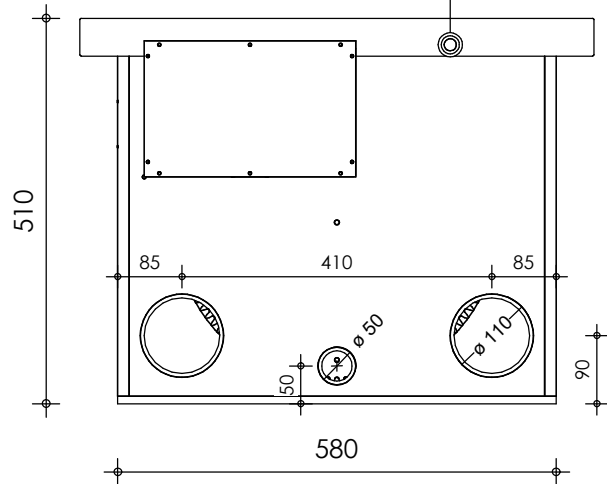

Front view

Right-side view

Rear view

Left-side view

Top view

description:
PP22 - drum filter standard

scale :
1 : 10

date :
2020

water running height :
170 mm