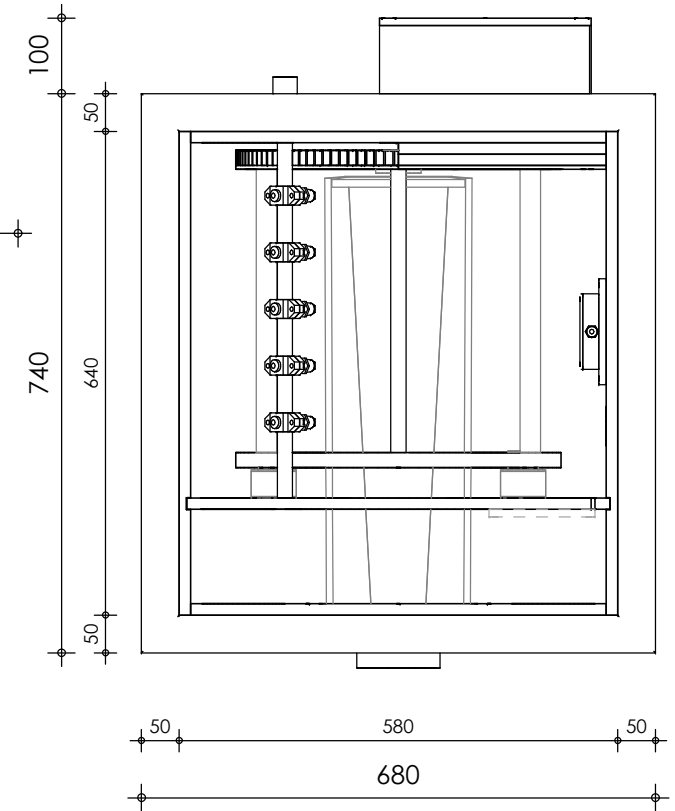

Front view

Right-side view

Rear view

Left-side view

Top view

description:
PP22 - drum filter standard

scale :
1 : 10

date :
2020

water running height :
170 mm