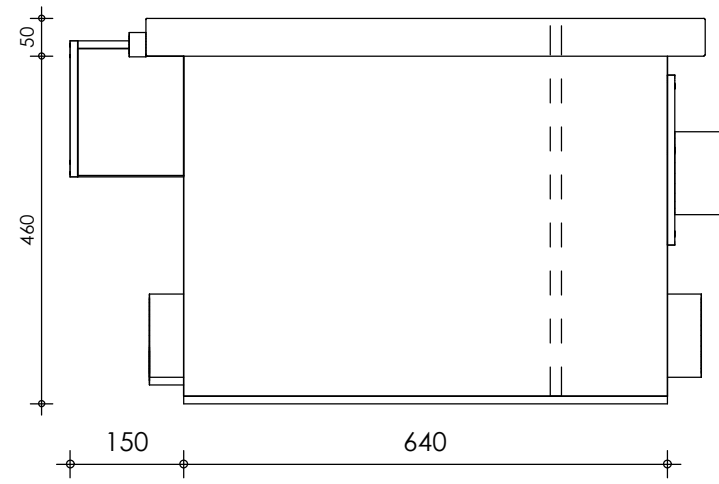

Front view

Right-side view

Rear view

Left-side view

Top view

description:
PP22 - drum filter standard

scale :
1 : 10

date :
2020

water running height :
170 mm