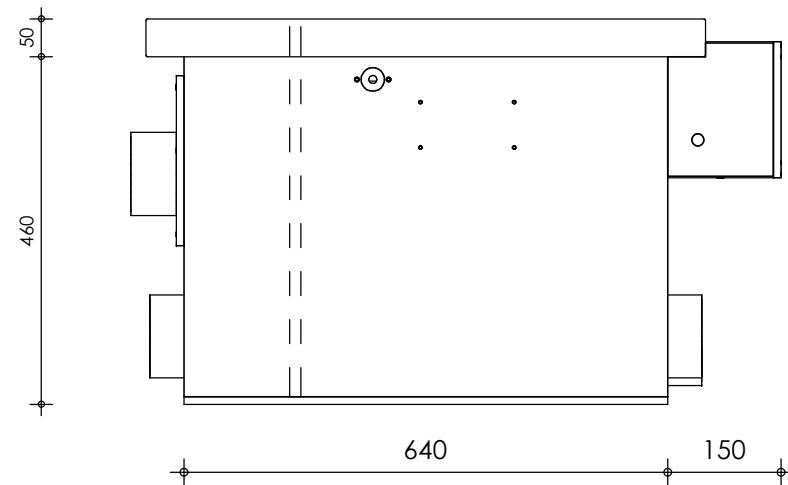

Front view

Right-side view

Rear view

Left-side view

Top view

description:
PP22 - drum filter standard

scale :
1 : 10

date :
2020

water running height :
170 mm