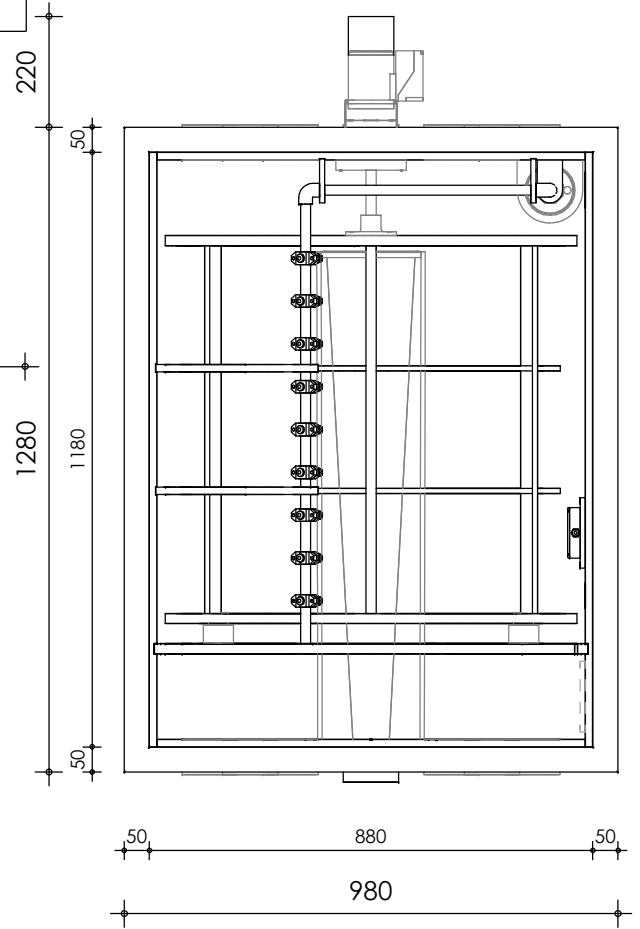

Front view

Right-side view

Rear view

Left-side view

Top view

description:
PP100 - drum filter

scale :
1 : 15

date :
2020

water running height :
180 mm