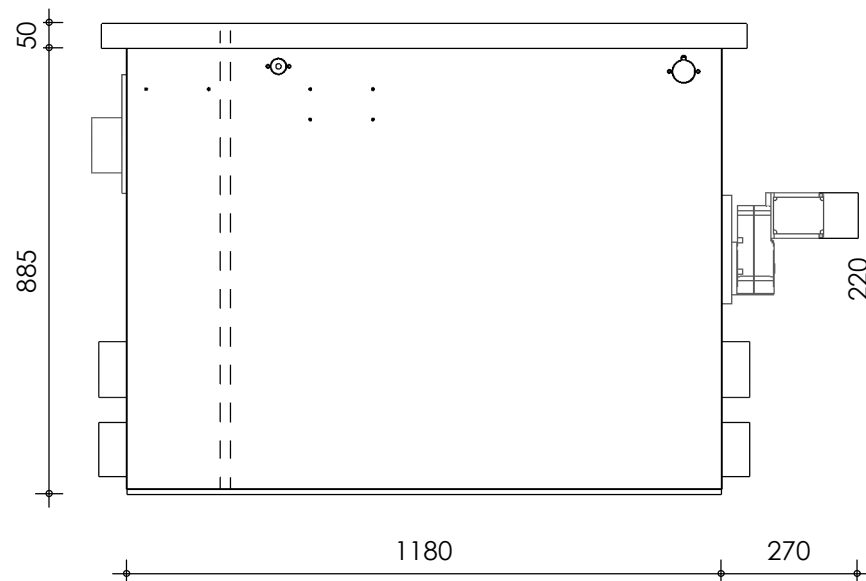

Front view

Right-side view

Rear view

Left-side view

Top view

description:
PP100 - drum filter

scale :
1 : 15

date :
2020

water running height :
180 mm