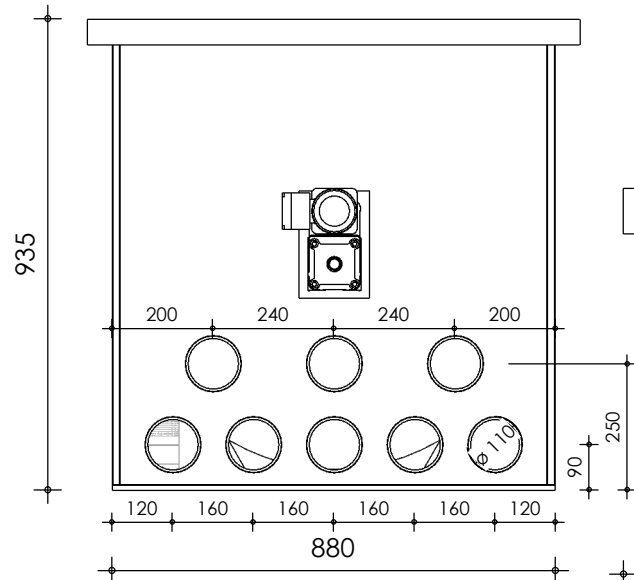

Front view

Right-side view

Rear view

Left-side view

Top view

description:
PP100 - drum filter

scale :
1 : 15

date :
2020

water running height :
180 mm