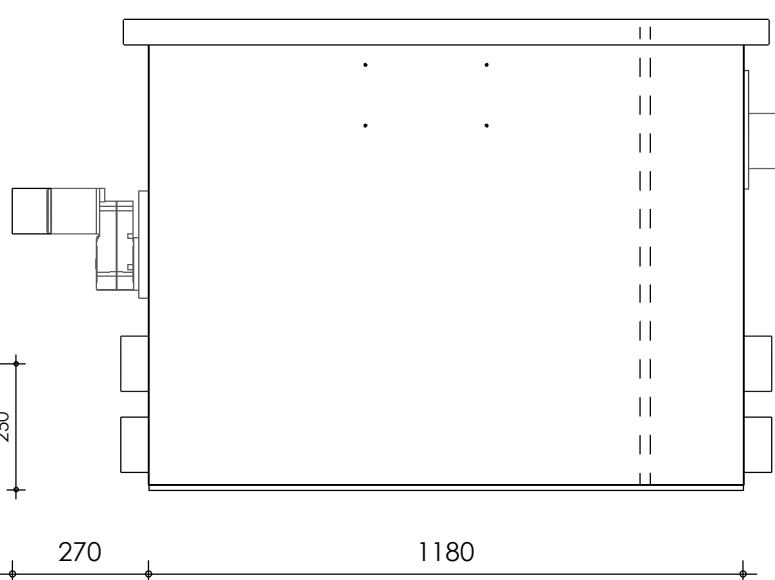

Front view

Right-side view

Rear view

Left-side view

Top view

description:
PP100 - drum filter

scale :
1 : 15

date :
2020

water running height :
180 mm