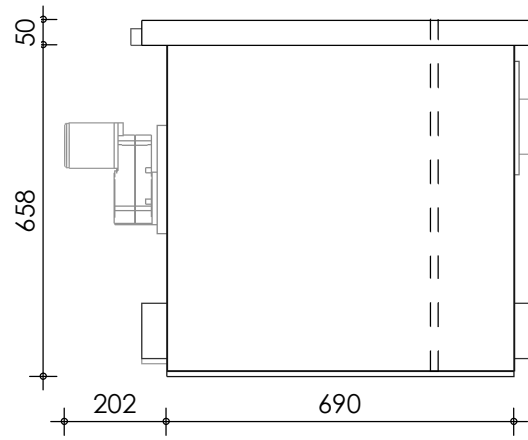

Front view

Right-side view

Top view

Rear view

Left-side view

**description:**  
PP50 - drum filter

**scale :**  
1 : 15

**date :**  
2020

**water running height :**  
170 mm