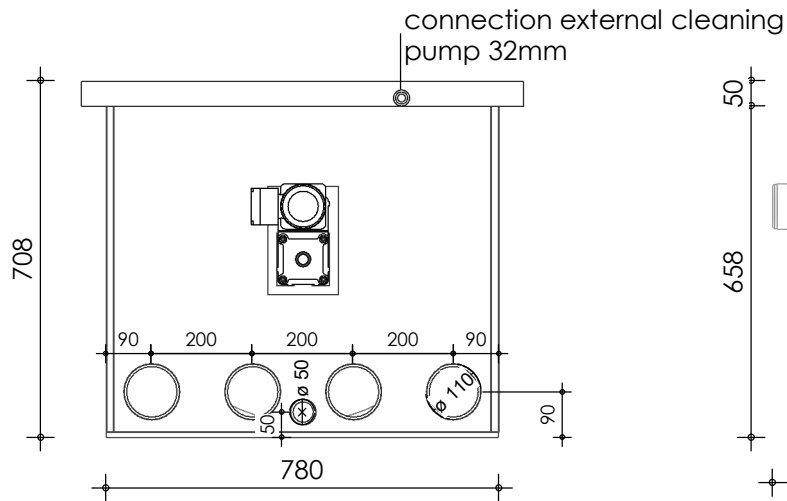

Front view

Right-side view

Top view

Rear view

Left-side view

**description:**  
PP50 - drum filter

**scale :**  
1 : 15

**date :**  
2020

**water running height :**  
170 mm