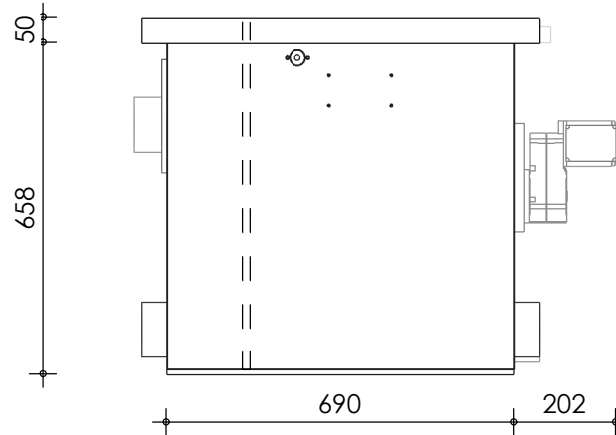

Front view

Right-side view

Top view

Rear view

Left-side view

**description:**  
PP50 - drum filter

**scale :**  
1 : 15

**date :**  
2020

**water running height :**  
170 mm