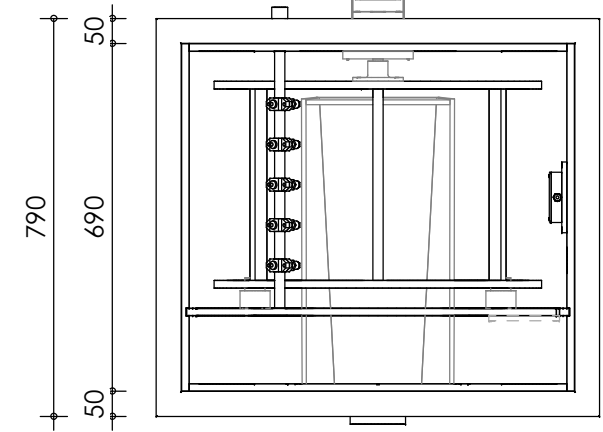

Front view

Right-side view

Top view

Rear view

Left-side view

**description:**  
PP50 - drum filter

**scale :**  
1 : 15

**date :**  
2020

**water running height :**  
170 mm