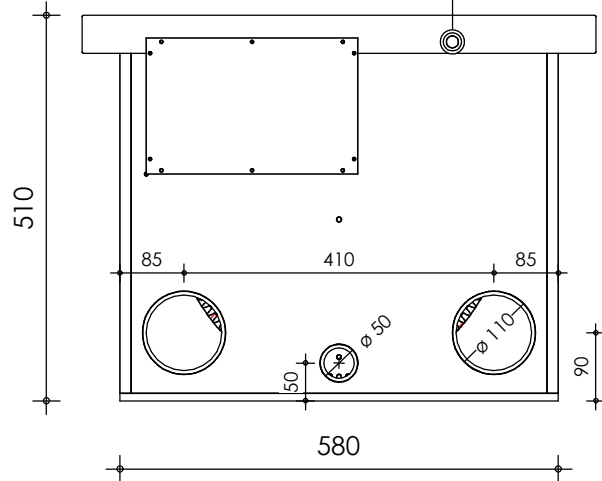

Front view

Right-side view

connection external cleaning
pump 32mm

Rear view

Left-side view

Top view

description:
PP22 - drum filter

scale :
1 : 10

date/version :
v.2021

water running height :
170 mm