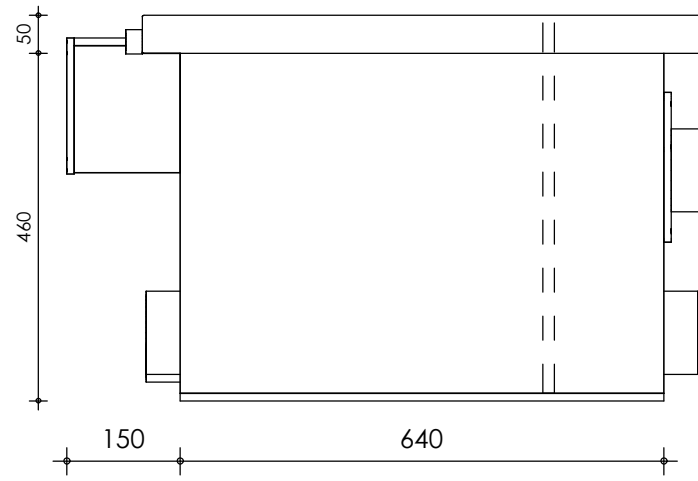

Front view

Right-side view

connection external cleaning
pump 32mm

Rear view

Left-side view

Top view

description:
PP22 - drum filter

scale :
1 : 10

date/version :
v.2021

water running height :
170 mm