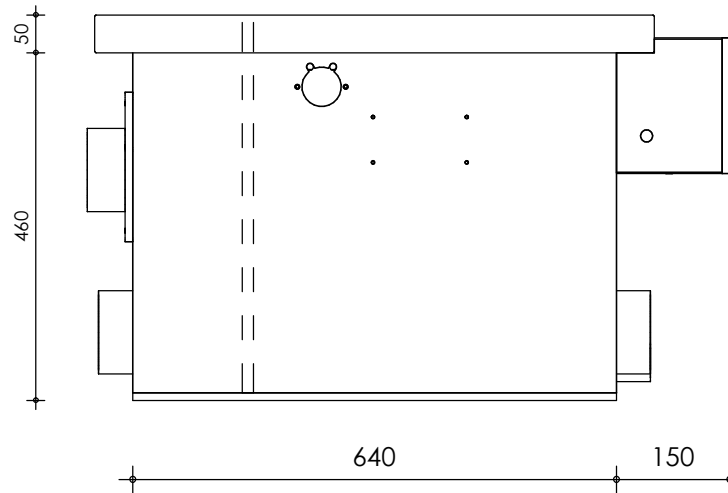

Front view

Right-side view

connection external cleaning
pump 32mm

Rear view

Left-side view

Top view

description:
PP22 - drum filter

scale :
1 : 10

date/version :
v.2021

water running height :
170 mm