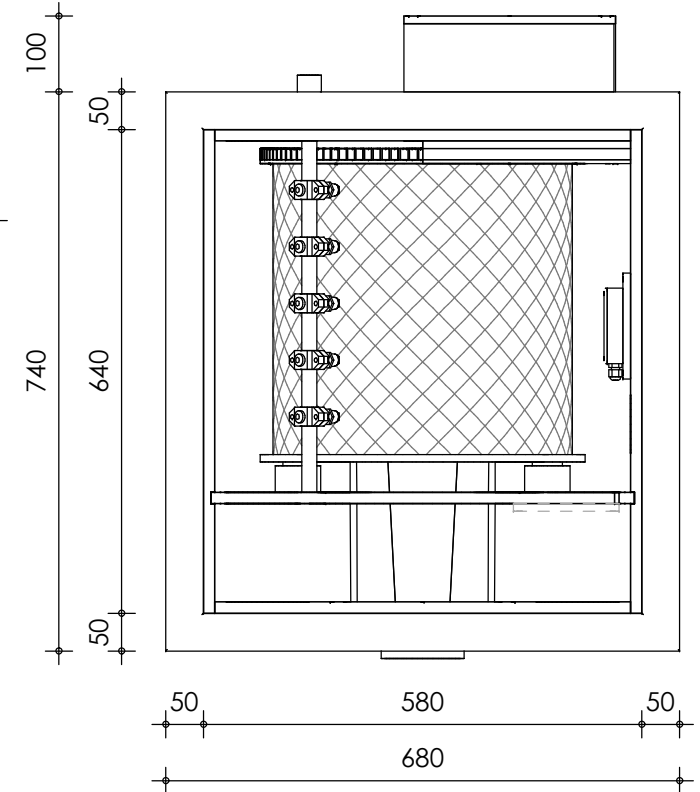

Front view

Right-side view

connection external cleaning
pump 32mm

Rear view

Left-side view

Top view

description:
PP22 - drum filter

scale :
1 : 10

date/version :
v.2021

water running height :
170 mm