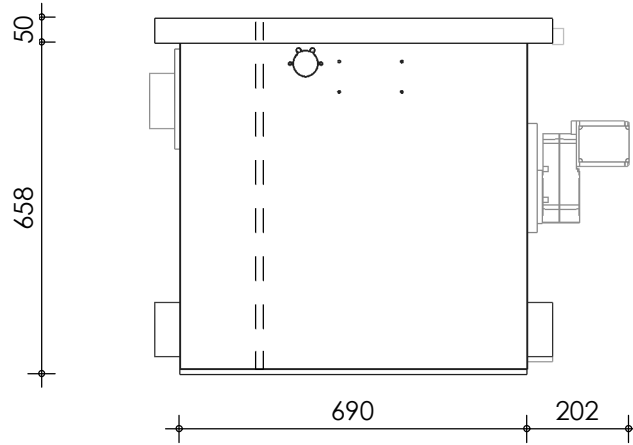

Front view

Right-side view

Rear view

Left-side view

Top view

**description:**  
PP50 - drum filter

**scale :**  
1 : 15

**date/version :**  
v.2021

**water running height :**  
120 mm