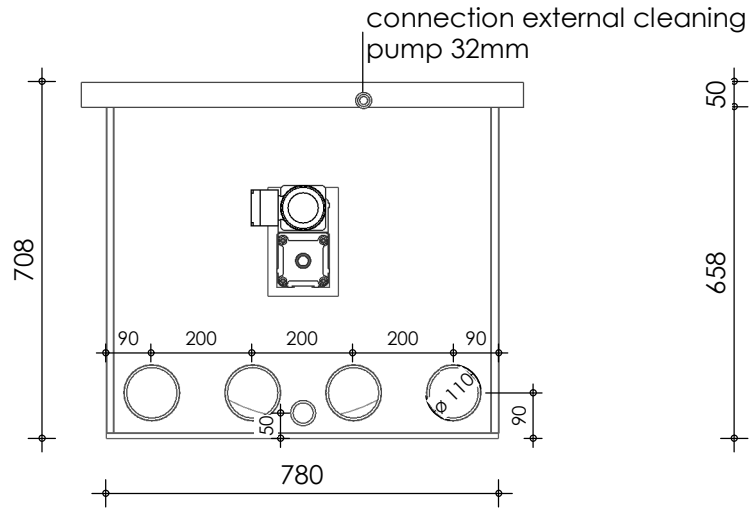

Front view

Right-side view

Rear view

Left-side view

Top view

**description:**  
PP50 - drum filter

**scale :**  
1 : 15

**date/version :**  
v.2021

**water running height :**  
120 mm