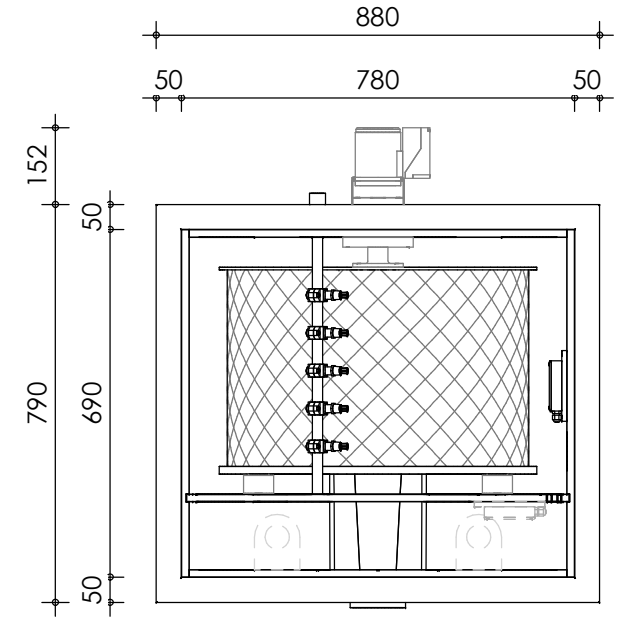

Front view

Right-side view

Rear view

Left-side view

Top view

**description:**  
PP50 - drum filter

**scale :**  
1 : 15

**date/version :**  
v.2021

**water running height :**  
120 mm