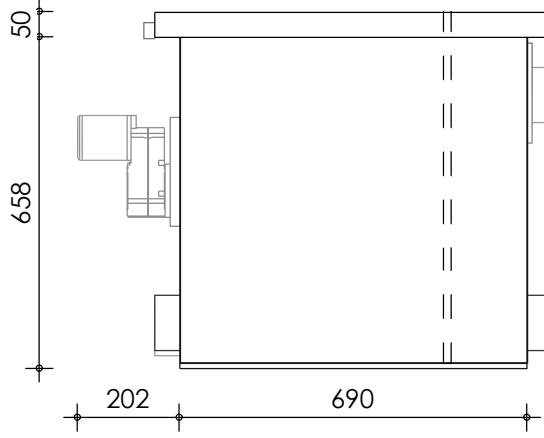

Front view

Right-side view

Rear view

Left-side view

Top view

**description:**  
PP50 - drum filter

**scale :**  
1 : 15

**date/version :**  
v.2021

**water running height :**  
120 mm