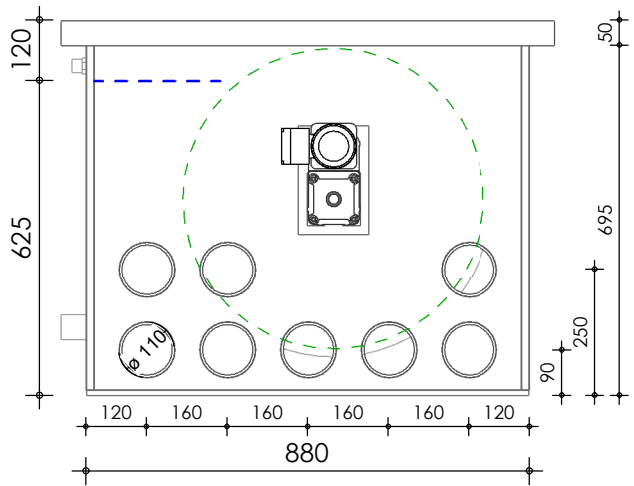

Front view

Rear view

Right-side view

Left-side view

Top view

**description:**  
PP100N - drum filter ext. pump

**scale :**  
1 : 15

**date/version :**  
v.2021

**water running height :**  
120 mm