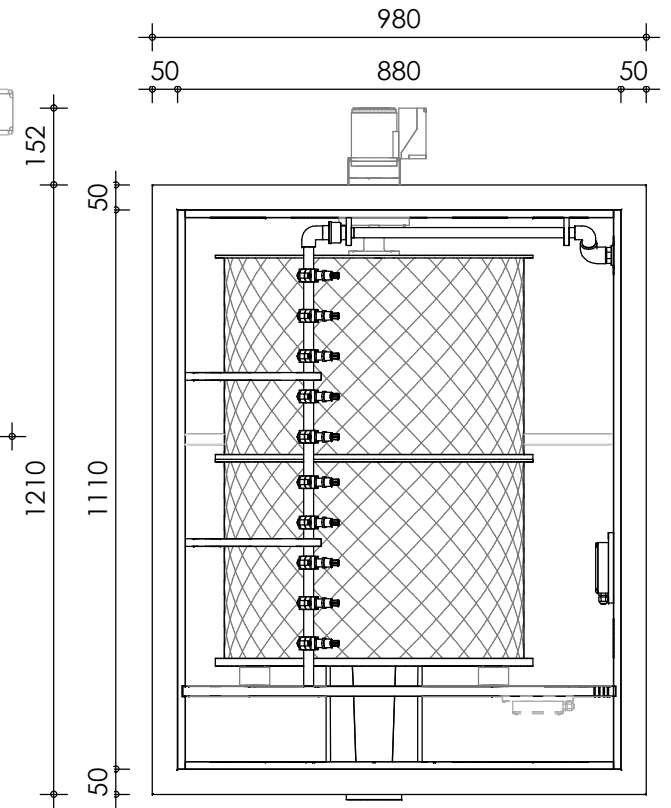

Front view

Rear view

Right-side view

Left-side view

Top view

**description:**  
PP100N - drum filter ext. pump

**scale :**  
1 : 15

**date/version :**  
v.2021

**water running height :**  
120 mm