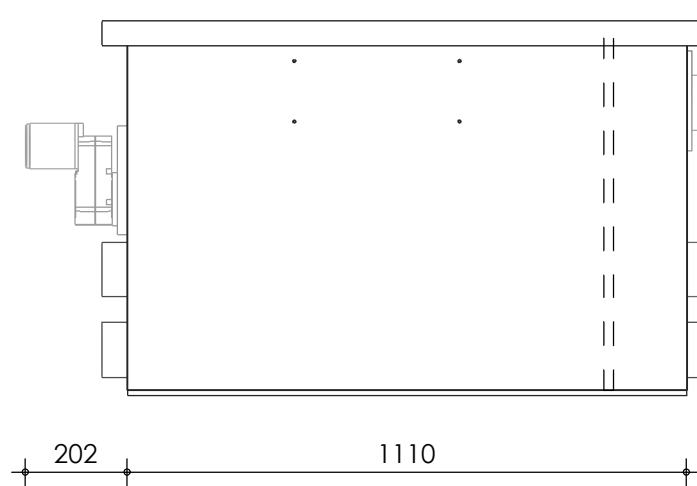

Front view

Rear view

Right-side view

Left-side view

Top view

**description:**  
PP100N - drum filter ext. pump

**scale :**  
1 : 15

**date/version :**  
v.2021

**water running height :**  
120 mm