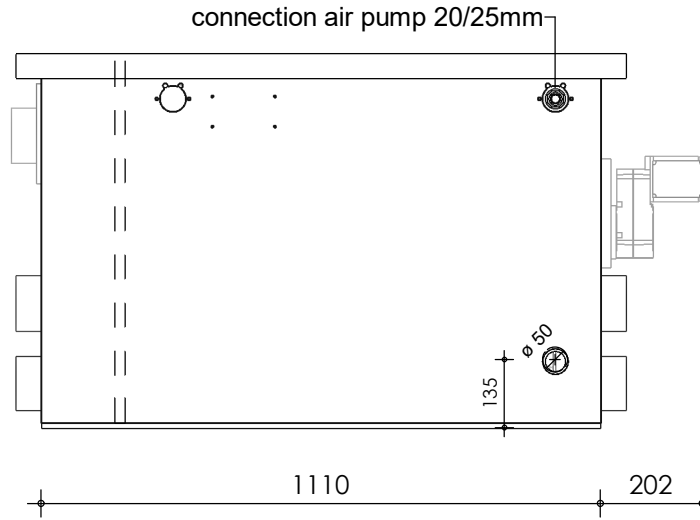

Front view

Rear view

Right-side view

Left-side view

Top view

**description:**  
PP100N - drum filter ext. pump

**scale :**  
1 : 15

**date/version :**  
v.2021

**water running height :**  
120 mm